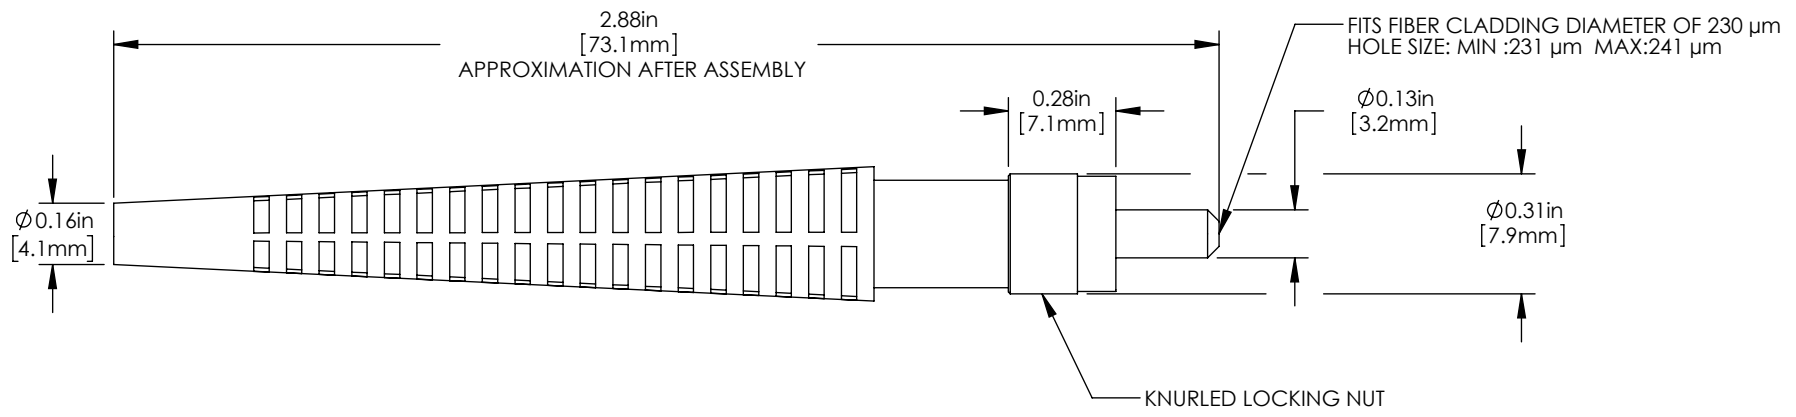

ISOMETRIC VIEW  
SCALE 1:1

EXPLODED VIEW

ASSEMBLED VIEW

FOR INFORMATION ONLY  
NOT FOR MANUFACTURING PURPOSES

DRAWING PROJECTION					 www.thorlabs.com	
	NAME	DATE	230µm SMA CONNECTOR			
DRAWN	KH	06/JUL/11	MATERIAL			REV
APPROVAL	KB	06/JUL/11	N/A			A
COPYRIGHT © 2010 BY THORLABS			ITEM #	APPROX WEIGHT		
VALUES IN PARENTHESIS ARE CALCULATED AND MAY CONTAIN ROUND OFF ERRORS			10230A	0.01kg		