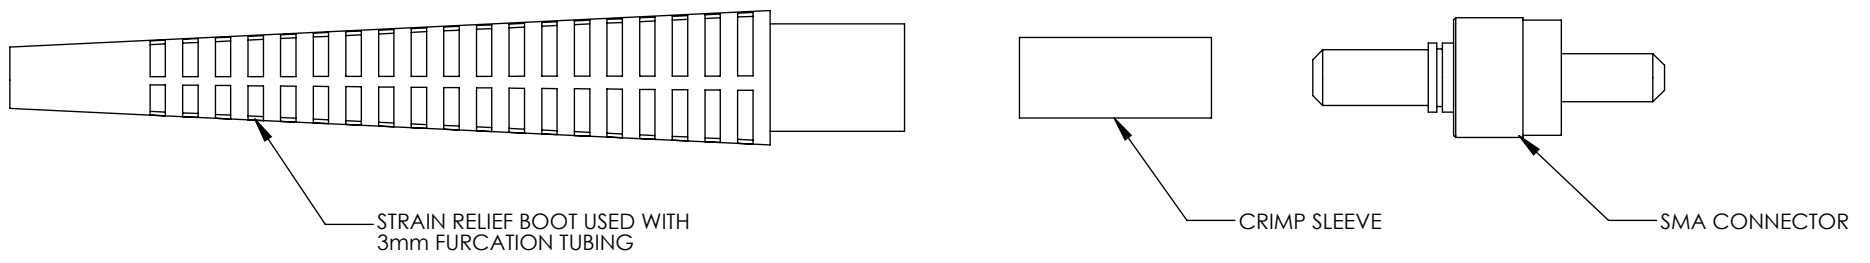

ISOMETRIC VIEW  
SCALE 1:1

EXPLODED VIEW

ASSEMBLED VIEW

FOR INFORMATION ONLY  
NOT FOR MANUFACTURING PURPOSES

DRAWING PROJECTION					 www.thorlabs.com	
	NAME	DATE	230µm SMA CONNECTOR			
DRAWN	KH	06/JUL/11	MATERIAL			REV
APPROVAL	KB	06/JUL/11	N/A			A
COPYRIGHT © 2010 BY THORLABS			ITEM #	APPROX WEIGHT		
VALUES IN PARENTHESIS ARE CALCULATED AND MAY CONTAIN ROUND OFF ERRORS			10230A	0.01kg		