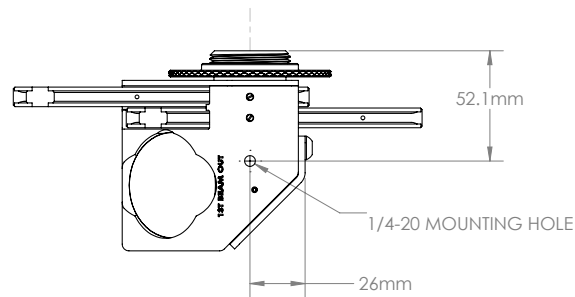

| Part No. | Description |
|----------|-------------|
| SP90351 | LBS-400-UV |
| SP90354 | LBS-400-NIR |
| SP90349 | LBS-400-IR |

BEAM PATH
TOTAL = 133.4mm

SECTION A-A

SECTION B-B

 **Ophir**[®]