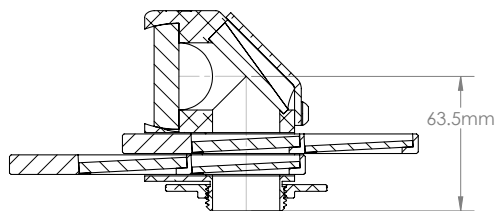

| Part No. | Description |
|----------|-------------|
| SP90351 | LBS-400-UV |
| SP90354 | LBS-400-NIR |
| SP90349 | LBS-400-IR |

BEAM PATH
TOTAL = 133.4mm

SECTION A-A

SECTION B-B

 **Ophir**[®]