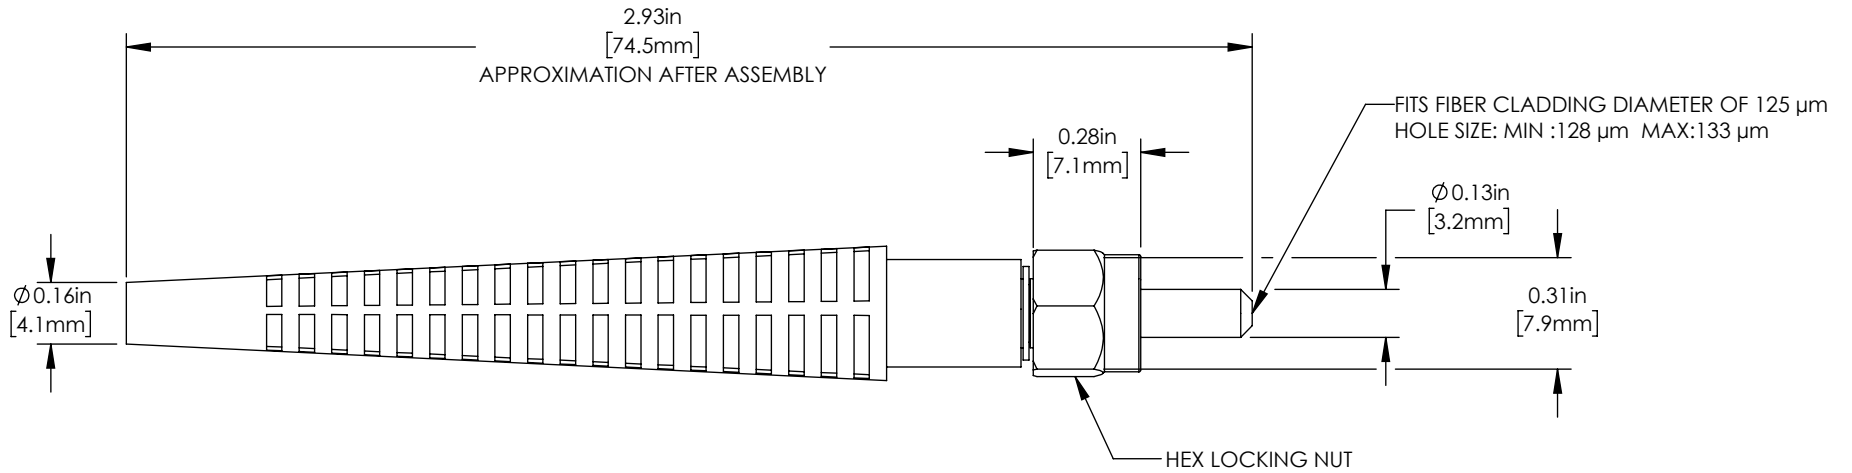

ISOMETRIC VIEW
SCALE 1:1

EXPLODED VIEW

ASSEMBLED VIEW

NOTE: INCLUDED BUT NOT SHOWN
PROTECTIVE DUST CAP

FOR INFORMATION ONLY
NOT FOR MANUFACTURING PURPOSES

DRAWING PROJECTION

	NAME	DATE
DRAWN	CRL	22/NOV/19
APPROVAL	CL	25/NOV/19

COPYRIGHT © 2019 BY THORLABS

VALUES IN PARENTHESIS ARE CALCULATED
AND MAY CONTAIN ROUND OFF ERRORS

THORLABS
www.thorlabs.com

125µm HEX NUT SMA CONNECTOR

MATERIAL	REV
N/A	A

ITEM #	APPROX WEIGHT
10125H	0.01kg