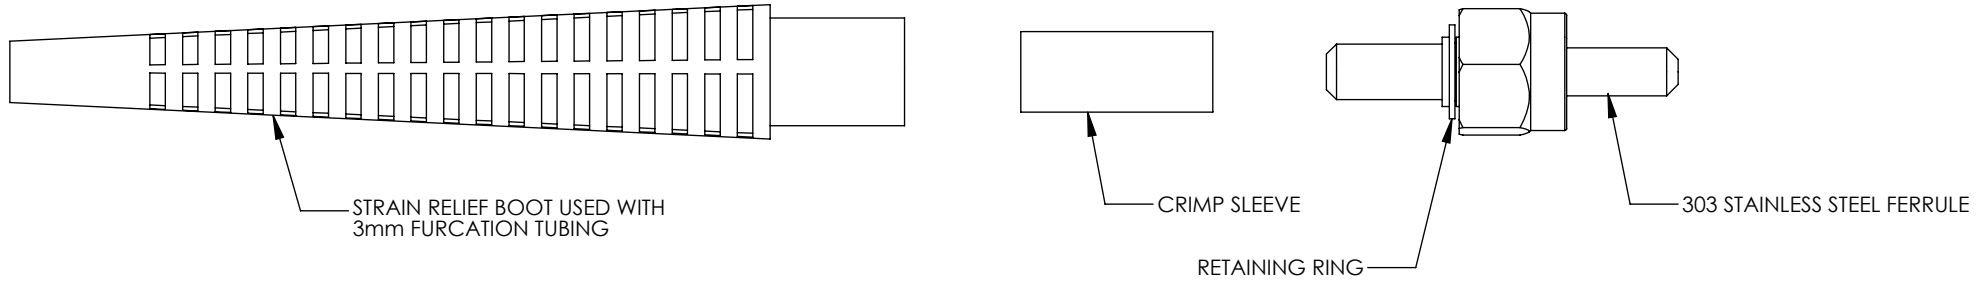

ISOMETRIC VIEW
SCALE 1:1

EXPLODED VIEW

ASSEMBLED VIEW

NOTE: INCLUDED BUT NOT SHOWN
PROTECTIVE DUST CAP

FOR INFORMATION ONLY
NOT FOR MANUFACTURING PURPOSES

DRAWING PROJECTION

	NAME	DATE
DRAWN	CRL	22/NOV/19
APPROVAL	CL	25/NOV/19

COPYRIGHT © 2019 BY THORLABS

VALUES IN PARENTHESIS ARE CALCULATED
AND MAY CONTAIN ROUND OFF ERRORS

THORLABS
www.thorlabs.com

125µm HEX NUT SMA CONNECTOR

MATERIAL	REV
N/A	A

ITEM #	APPROX WEIGHT
10125H	0.01kg