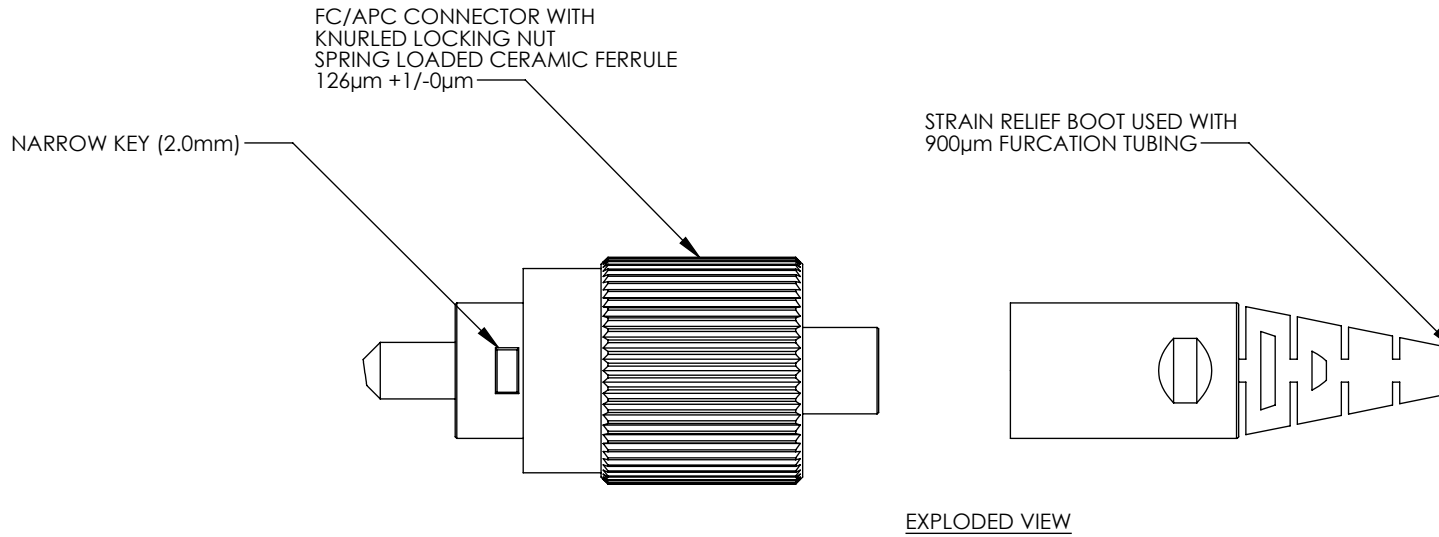

ISOMETRIC VIEW
SCALE 1:1

EXPLODED VIEW

ASSEMBLED VIEW

INCLUDED BUT NOT SHOWN
• PROTECTIVE DUST CAP

FOR INFORMATION ONLY
NOT FOR MANUFACTURING PURPOSES

DRAWING PROJECTION			THORLABS www.thorlabs.com SINGLEMODE, FC/APC CONNECTOR Ø126µm, 900µm BOOT	
	NAME	DATE		
DRAWN	JW	03/DEC/12	MATERIAL	
APPROVAL	KH	27/DEC/12		
COPYRIGHT © 2012 BY THORLABS			N/A	
VALUES IN PARENTHESIS ARE CALCULATED AND MAY CONTAIN ROUND OFF ERRORS			ITEM #	APPROX WEIGHT
			30126A9	0.05kg
			REV	A