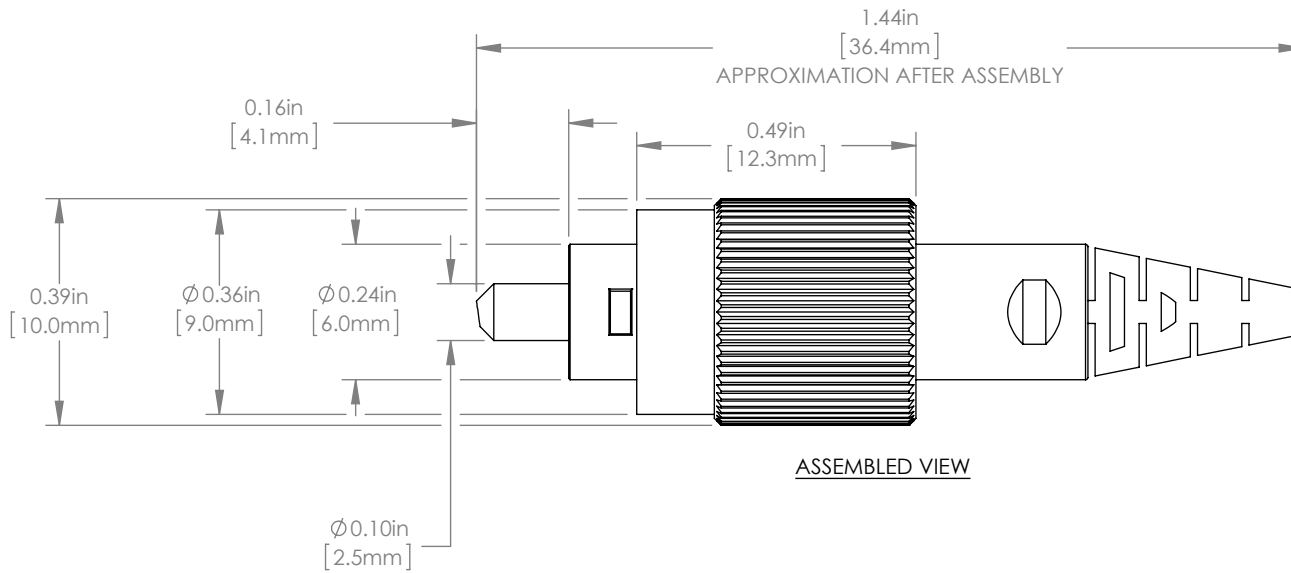

ISOMETRIC VIEW
SCALE 1:1

EXPLODED VIEW

ASSEMBLED VIEW

INCLUDED BUT NOT SHOWN
• PROTECTIVE DUST CAP

FOR INFORMATION ONLY
NOT FOR MANUFACTURING PURPOSES

DRAWING PROJECTION			THORLABS www.thorlabs.com SINGLEMODE, FC/APC CONNECTOR Ø126µm, 900µm BOOT	
	NAME	DATE		
DRAWN	JW	03/DEC/12	MATERIAL	
APPROVAL	KH	27/DEC/12		
COPYRIGHT © 2012 BY THORLABS			N/A	
VALUES IN PARENTHESIS ARE CALCULATED AND MAY CONTAIN ROUND OFF ERRORS			ITEM #	APPROX WEIGHT
			30126A9	0.05kg
			REV	A